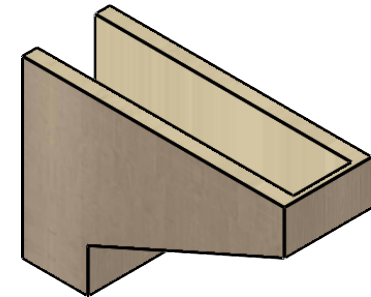

ITEM NUMBER: CORU06X18X12CLERCPR

6"W X 18"D X 12"H SERIES 3 CLASSIC CLEMMONS ROUGH CEDAR
TIMBERTHANE FAUX WOOD CORBEL, PRIMED

SIDE PROFILE

FRONT PROFILE

ISOMETRIC

EKENA MILLWORK
2300 WEST MAIN ST.
CLARKSVILLE, TX 75426
TOLL FREE: 866-607-0453
WWW.EKENAMILLWORK.COM