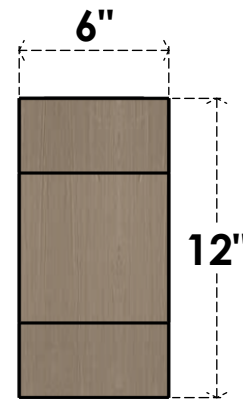

ITEM NUMBER: CORU06X18X12CLERCPR

6"W X 18"D X 12"H SERIES 3 CLASSIC CLEMMONS ROUGH CEDAR
TIMBERTHANE FAUX WOOD CORBEL, PRIMED

SIDE PROFILE

FRONT PROFILE

ISOMETRIC

EKENA MILLWORK
2300 WEST MAIN ST.
CLARKSVILLE, TX 75426
TOLL FREE: 866-607-0453
WWW.EKENAMILLWORK.COM