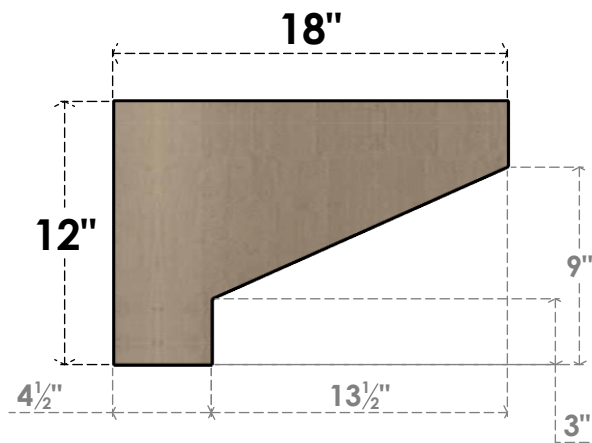

ITEM NUMBER: CORU06X18X12CLERCPR

6"W X 18"D X 12"H SERIES 3 CLASSIC CLEMMONS ROUGH CEDAR
TIMBERTHANE FAUX WOOD CORBEL, PRIMED

SIDE PROFILE

FRONT PROFILE

ISOMETRIC

EKENA MILLWORK
2300 WEST MAIN ST.
CLARKSVILLE, TX 75426
TOLL FREE: 866-607-0453
WWW.EKENAMILLWORK.COM

NOTES

1. INSTALLATION TO BE COMPLETED IN ACCORDANCE WITH MANUFACTURER'S SPECIFICATIONS.
2. DRAWING MAY NOT BE TO SCALE
3. THIS DRAWING IS INTENDED FOR DESIGN AND PLANNING PURPOSES ONLY.
4. ALL INFORMATION CONTAINED HEREIN WAS CURRENT AT THE TIME OF DEVELOPMENT BUT MUST BE REVIEWED AND APPROVED BY THE PRODUCT MANUFACTURER TO BE CONSIDERED ACCURATE.
5. TIMBERTHANE ARCHITECTURAL PRODUCTS ARE MADE FROM HIGH DENSITY URETHANE AND COME FACTORY PRIMED